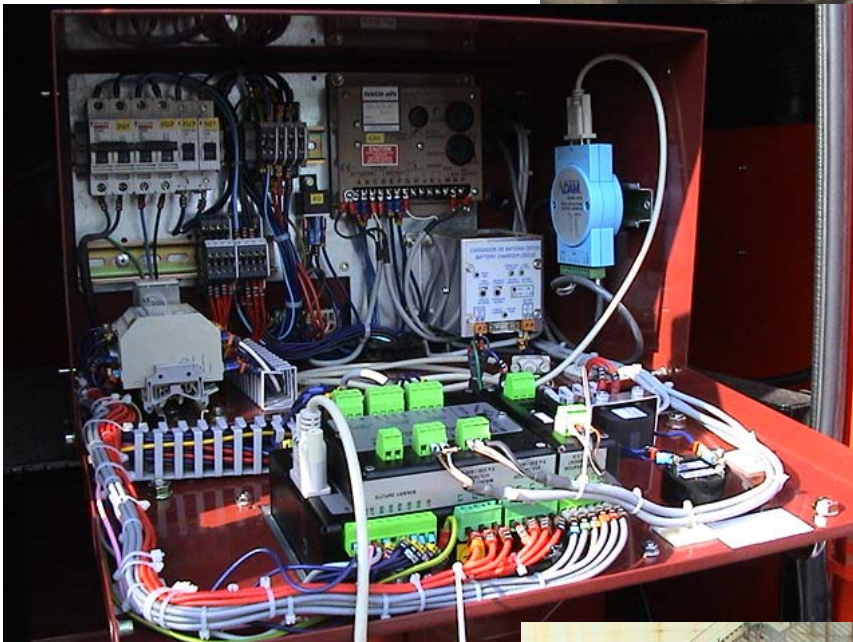

Genset
Automation
Systems

Document: Application Sample
Version: 2
Status: repl. prev. Versions
Author: mh **Date:** 03-03-14
Approved: wl **Date:** 03-03-14
File: PC

TRAME92/FRANCE
E.D.F. - PORCHEVILLE

InteliGen
3xisolated parallel (MINT)

HUEGLI TECH LTD
SWITZERLAND
Tel.: +41-62-916 50 30
Fax: +41-62-916 50 35
www.huegli-tech.com

**Power supply from 3
IVECO container sets**

**Compact panel including
InteliGen, speed control,
RS232/422 converter for long
distance survey in control
room**

**Container with
InteliGen control unit**